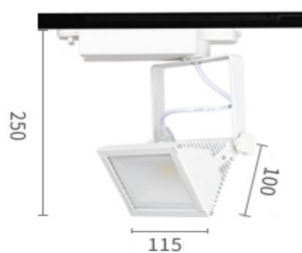

Product Data Sheet

Name: Track Light

SKU: LWQ-042

Descriptions:

The track light made of aluminum, powder coating finishing. Available in white and black. Remote control.

Light Source:

Epistar COB

Power: 24W

Voltage: 85V-265V

CRI: ≥ 80 Ra

Luminous Flux: 80lm/w

Beam Angle: 90 Degrees

Color Temp:

WW 3000K-PW 6000K adjustable

Material: Aluminum

Dimensions(mm):