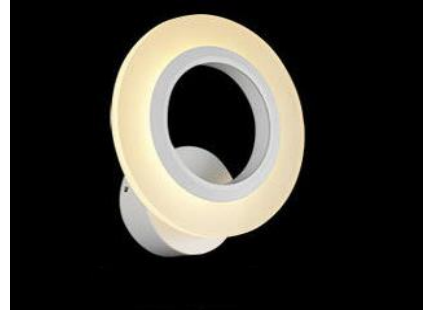

Product Data Sheet

Name: Wall Light

SKU: TMW-4020-7W
TMW-4020-13W

Descriptions:

The wall light made of aluminum, powder coating finishing. There is a white color available.

Light Source:

SMD LED CHIPS

Power : 7W / 13W

Voltage: 220V-240V

Color Temp: WW 3000K/ PW 6000K

Material: Aluminum

Dimensions(mm):

	D	W
7W	200	70
13W	280	50

Finishing:

White