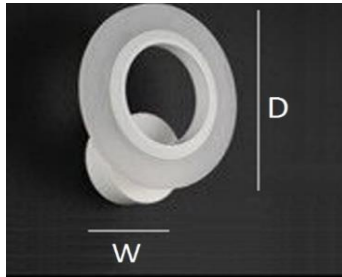

Product Data Sheet

Name: Wall Light

SKU: TMW-4020-7W
TMW-4020-13W

Descriptions:

The wall light made of aluminum, powder coating finishing. There is a white color available.

Light Source:

SMD LED CHIPS

Power : 7W / 13W

Voltage: 220V-240V

Color Temp: WW 3000K/ PW 6000K

Material: Aluminum

Dimensions(mm):

	D	W
7W	200	70
13W	280	50

Finishing:

White