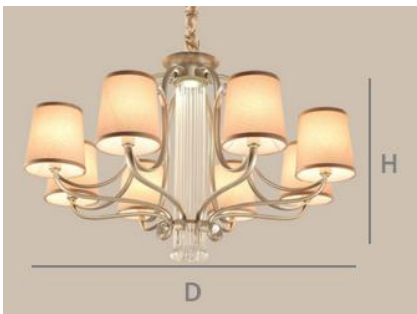

Product Data Sheet

Name: Chandelier

SKU: PY8396-6

PY8396-8

PY8396-10

Descriptions:

The chandelier made of iron and glass.
Available in champagne gold.

Light Source: 

6×E14 Bulb LED

8×E14 Bulb LED

10×E14 Bulb LED

Power : Max. 40W

Voltage: 220V-240V

Material: Iron & Glass

Dimensions(mm):

	D	H
6 bulbs	720	550
8 bulbs	880	550
10 bulbs	900	550