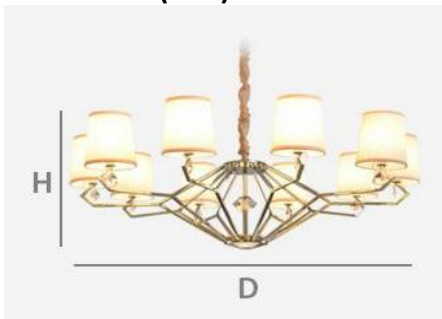

Product Data Sheet

Name: Chandelier

SKU: MD8394-8A
MD8394-10A

Descriptions:

The chandelier made of stainless steel and crystal.

Light Source: 

8×E14 Bulb LED

10×E14 Bulb LED

Power : Max. 40W

Voltage: 220V-240V

Material: Iron & Crystal

Dimensions(mm):

	D	H
8 bulbs	900	390
10 bulbs	1100	390

Finishing:

Bright Stainless Steel