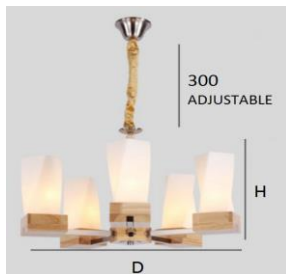

Product Data Sheet

Name: Pendant Light

SKU: TWP-4055-3
TWP-4055-5
TWP-4055-8

Descriptions:

The pendant light made of wood and glass. There is a original wood finishing.

Light Source:

3×E27 Bulb LED
5×E27 Bulb LED
8×E27 Bulb LED

Power : Max. 40W

Voltage: 220V-240V

Material: Wood & Glass & Metal

Dimensions(mm):

	D	H
3 Bulbs	Φ550	400
5 Bulbs	Φ610	400
8 Bulbs	Φ810	400

Finishing:

Original wood