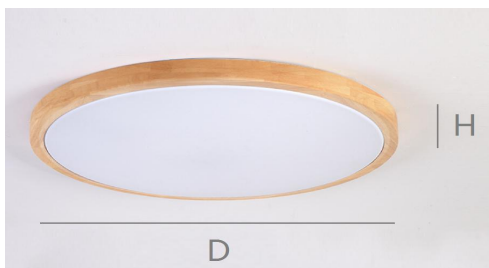

Dimensions(mm):

	D	H
16W	Φ300	45
30W	Φ400	45
36W	Φ500	45
44W	Φ600	45
56W	Φ710	45

Finishing:

Original wood