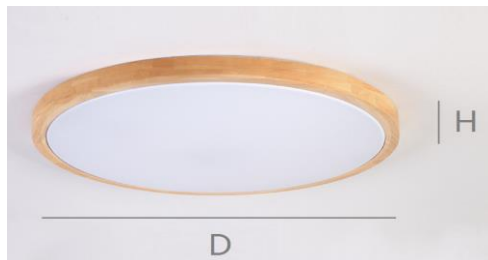

The ceiling light made of wood and acrylic. There is a original wood finishing. Single color.

Light Source:

SMD LED CHIPS

Power:16W,20W,30W,38W,56W

Voltage:220V-240V

Color Temp:

WW 3000K/CW 4000K/PW 6000K

Material: Wood & Acrylic

Dimensions(mm):

	D	H
16W	Φ300	45
20W	Φ400	45
30W	Φ500	45
38W	Φ600	45
56W	Φ710	45

Finishing:

Original wood