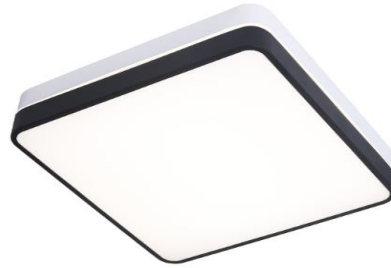

Product Data Sheet

Name: Ceiling Light

SKU: HY5263-606

Descriptions:

The ceiling light made of metal and acrylic. Available in white and black.

Light Source:

SMD LED CHIPS

Power:36W

Voltage: 220V-240V

Color Temp:

PW 6400K

Material: Acrylic & Metal

Dimensions(mm):

Finishing:

White

Black