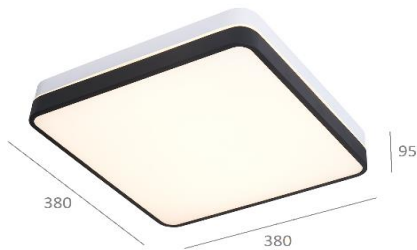

Product Data Sheet

Name: Ceiling Light

SKU: HY5263-606

Descriptions:

The ceiling light made of metal and acrylic. Available in white and black.

Light Source:

SMD LED CHIPS

Power:36W

Voltage: 220V-240V

Color Temp:

PW 6400K

Material: Acrylic & Metal

Dimensions(mm):

Finishing:

White

Black